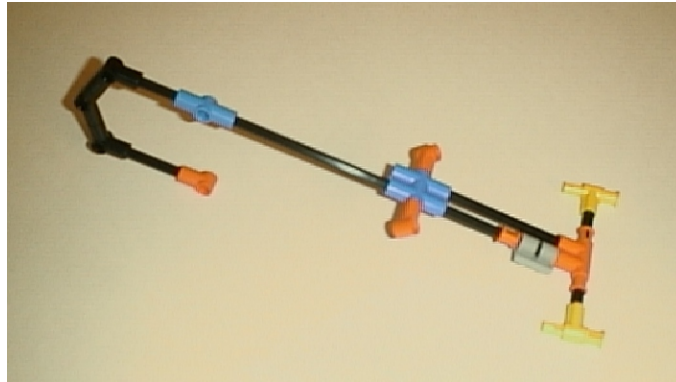

MANIPULATOR DESIGNS

Robot & Main Attachments

Push Bar With Flag Tripper

Alignment Tool

Rake

Deployment Platform

Claw

Net

Extra Tools Used In Design Phase And Regional Competition

Push Bar

Directional Bumper

Rake

Hook

Sling Hammer