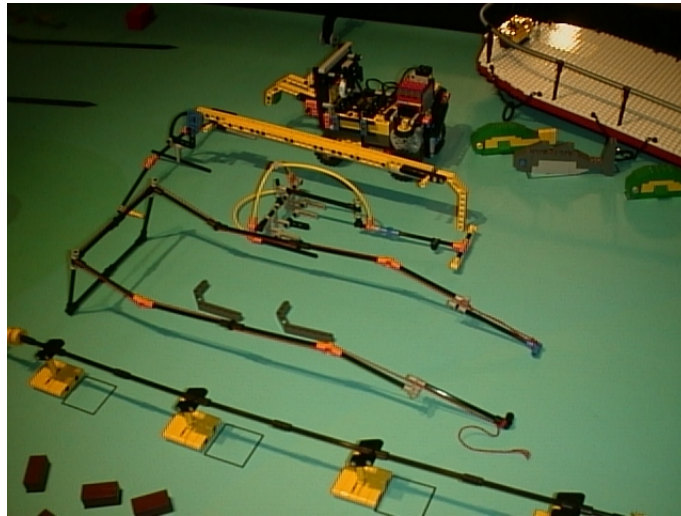

MANIPULATOR DESIGNS

Robot & Main Attachments

Push Bar With Flag Tripper

Alignment Tool

Rake

Deployment Platform

Claw

Net

Extra Tools Used In Design Phase And Regional Competition

Push Bar

Directional Bumper

Rake

Hook

Sling Hammer