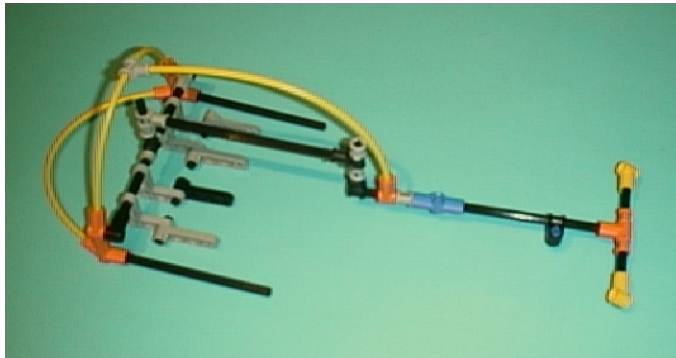

MANIPULATOR DESIGNS

Robot & Main Attachments

Push Bar With Flag Tripper

Alignment Tool

Rake

Deployment Platform

Claw

Net

Extra Tools Used In Design Phase And Regional Competition

Push Bar

Directional Bumper

Rake

Hook

Sling Hammer